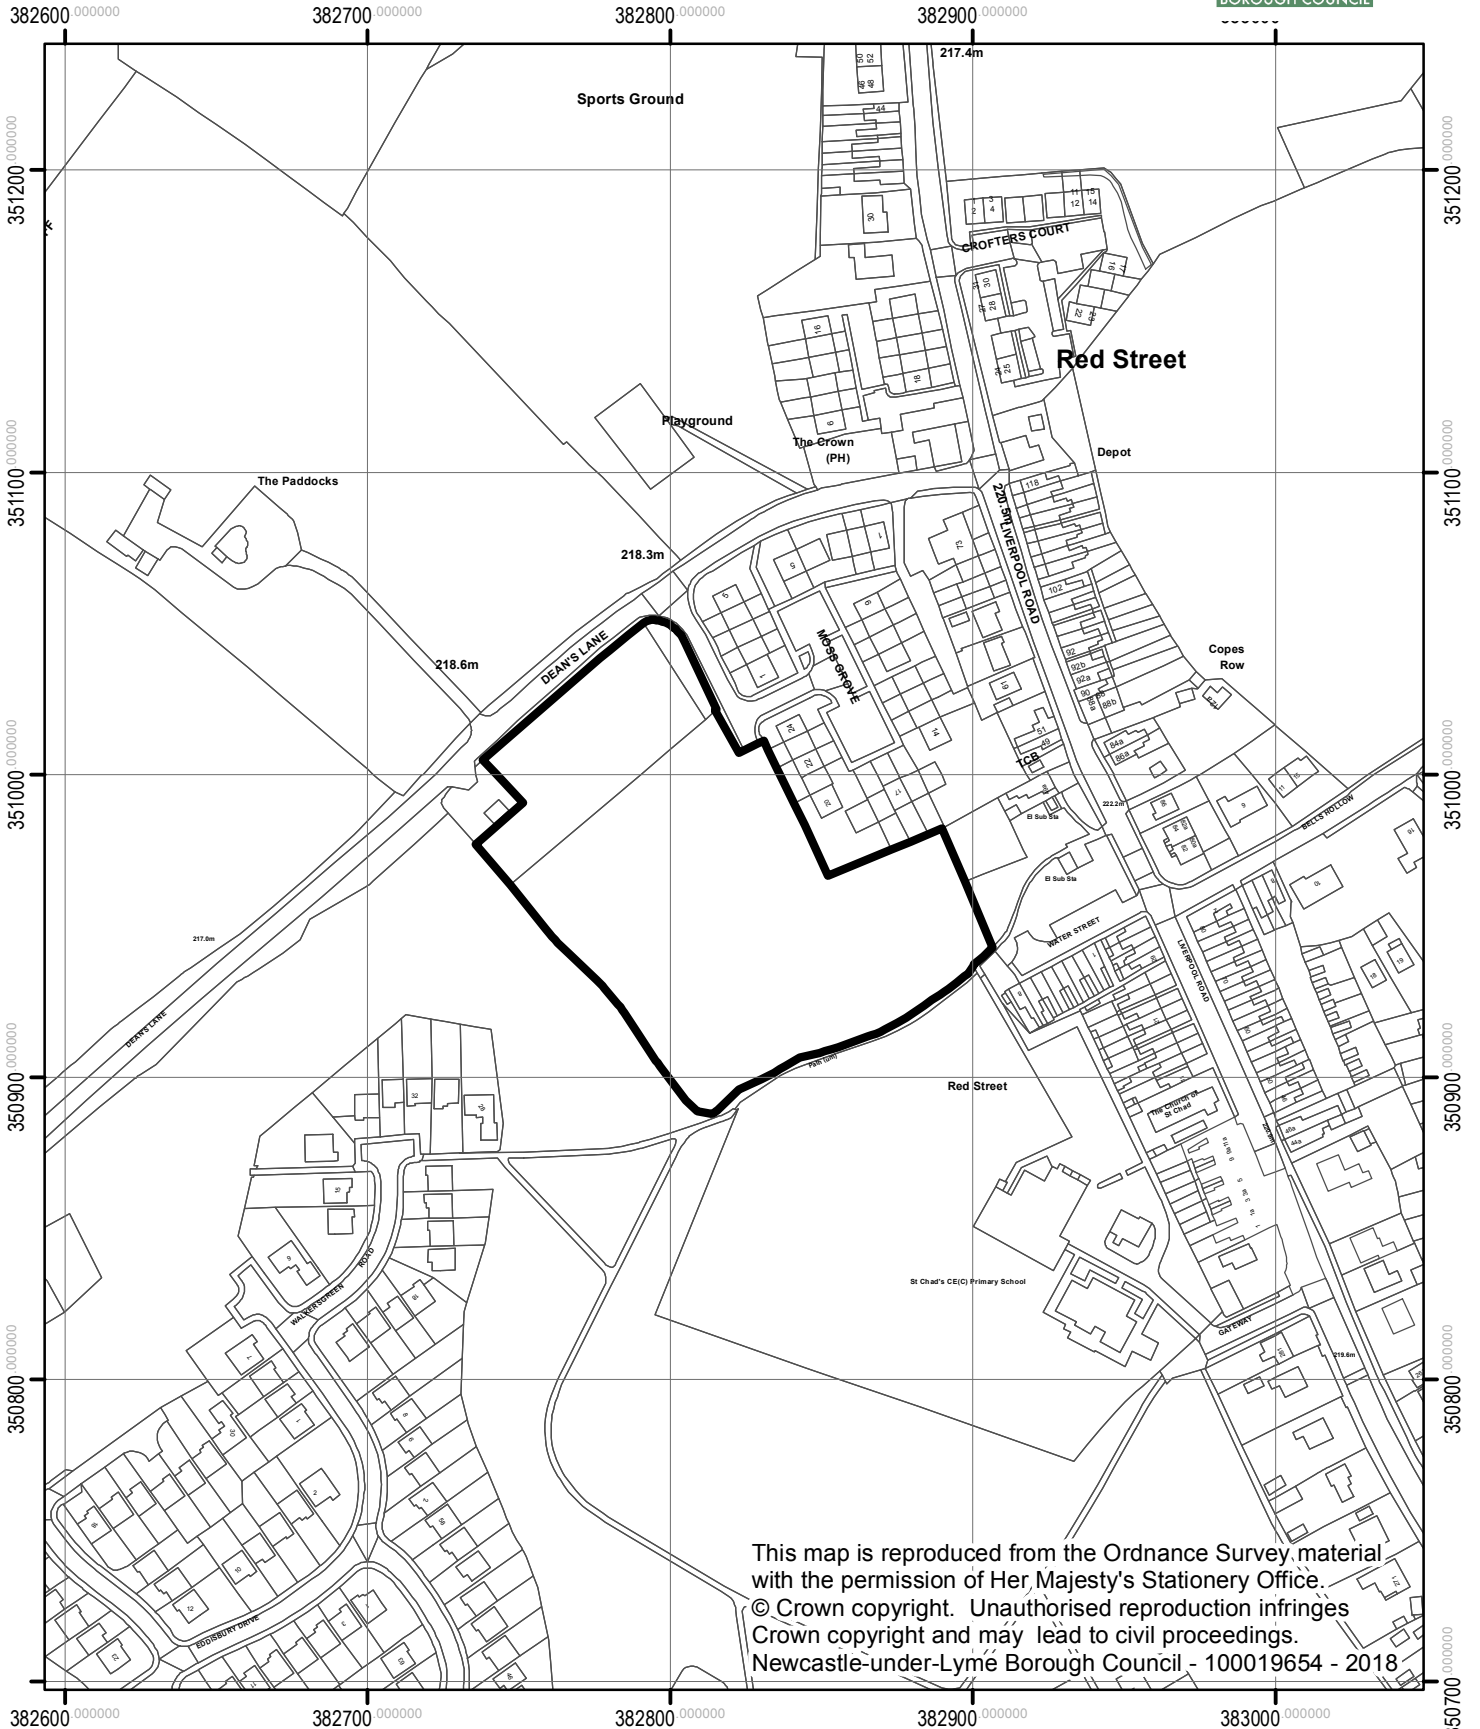

Land At Deans Lane Red Street Talke

This map is reproduced from the Ordnance Survey material with the permission of Her Majesty's Stationery Office. © Crown copyright. Unauthorised reproduction infringes Crown copyright and may lead to civil proceedings. Newcastle-under-Lyme Borough Council - 100019654 - 2018